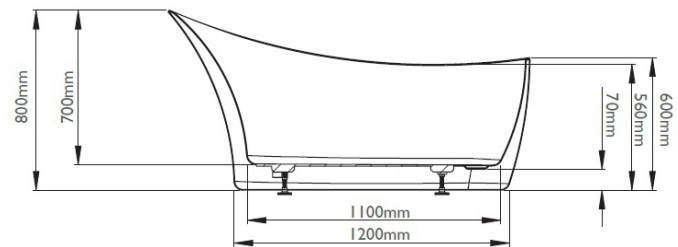

## Specifications

Material	Acrymite® Acrylic
Height	800mm
Length	1590mm
Width	675mm
Capacity	195 ltrs
Dry Weight	35 Kg
Finish	Gloss White
Mounting Type	Floor
Waste	Included