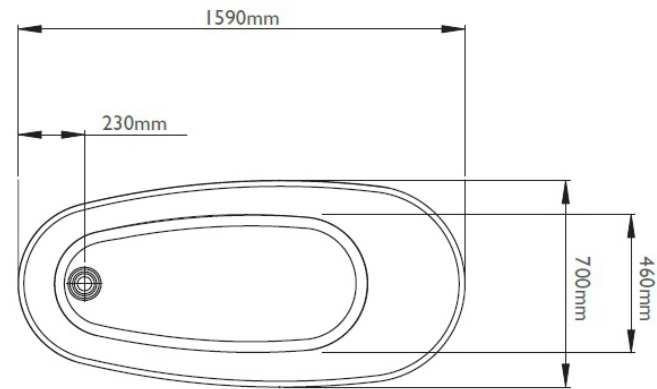

## Specifications

Material	Acrymite® Acrylic
Height	800mm
Length	1590mm
Width	675mm
Capacity	195 ltrs
Dry Weight	35 Kg
Finish	Gloss White
Mounting Type	Floor
Waste	Included