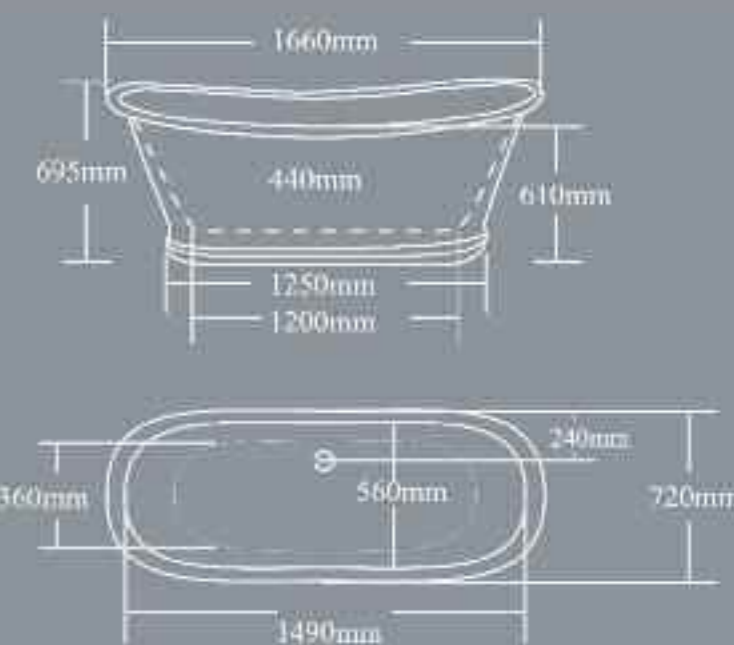

Cast In solid marine Grade aluminium with a bonded Acrylic Liner for maximum heat retention. The classic Boat (sometimes called a "Bateau" Bath) now suits both Contemporary and Traditional settings.

IMPORTANT: The solid cast outer of the Boat Bath is hand ground and polished. Inevitably, there are small pin holes and dimples as well as slight variations in the aluminium colour due to the rigorous polishing. These are part of the character of the baths and should be expected when ordering.

£2995.00 exc VAT
£3444.25 inc VAT

VAT shown at 15%. Inclusive price may increase in January 2010.

The Boat Bath can take the following waste options ONLY.

Plug and Chain Waste concealed CP
Code: WAS020 £28.00 exc VAT £32.20 inc VAT

Plug and Chain Waste exposed with Chrome plated Overflow Pipe
Code: WAS030 £110.00 exc VAT £126.50 inc VAT

Push-Down Waste concealed CP
Code: WAS040 £85.00 exc VAT £97.75 inc VAT

Push Down Waste exposed with Chrome plated Overflow Pipe
Code: WAS050 £110.00 exc VAT £126.50 inc VAT

This Bath weighs approx 110 Kilos
Capacity 150 litres