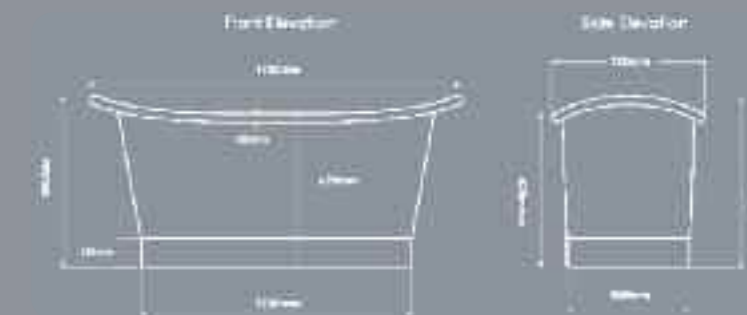

Tin Push Down Waste

£89.00 exc VAT

£102.35 inc VAT

VAT shown at 15%. Inclusive price may increase in January 2010.

Live the Dream in Opulent Luxury

Be indulgent in a DISTINCTION all Copper Bath.

Sealed with an lustrous impact resistant finish that needs little maintenance. The DISTINCTION is the classical Copper bath of your dreams. These are hand moulded into shape over many hours and will have their own unique beaten copper finish.