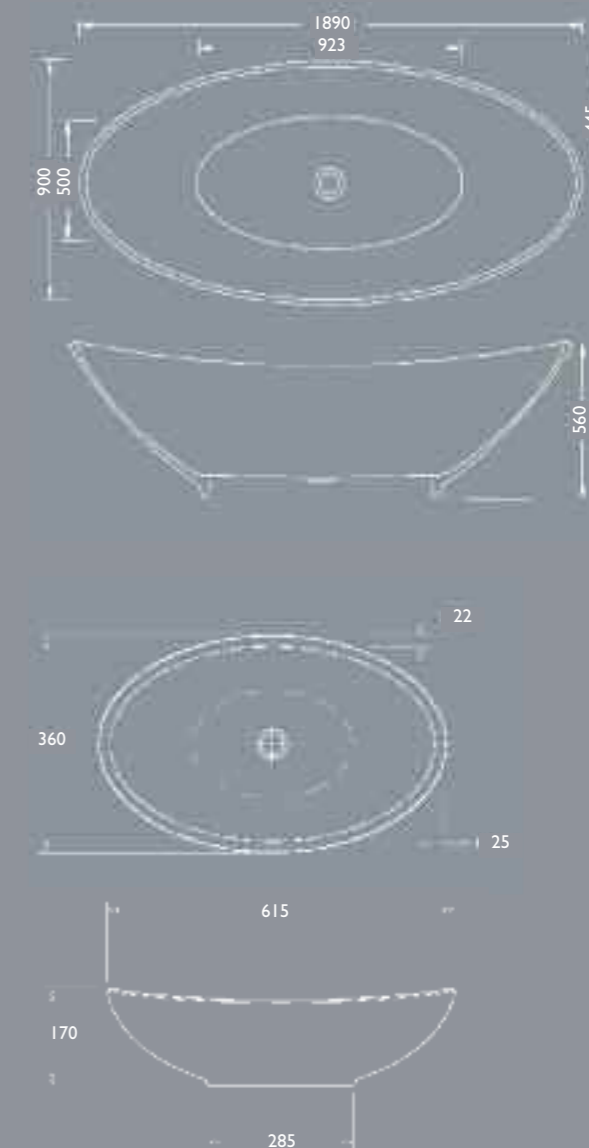

Kurvstone Basin
£380.00 exc VAT
£437.00 inc VAT

VAT shown at 15%. Inclusive price may increase in January 2010.

Following the success of the BC Designs white Thinn range of Cian Baths, we introduce Cianstone® Stone Look baths which have a wall thickness of 20-25mm. An overflow is built into the body of the bath. This bath is both comfortable and stylish and because it is rimless, it gives a maximum bathing area.

Cianstone is a warm material which retains water temperature and is very stable. Minor scratches and dents can be easily removed as it is a solid mix of colour all through the body of the baths.