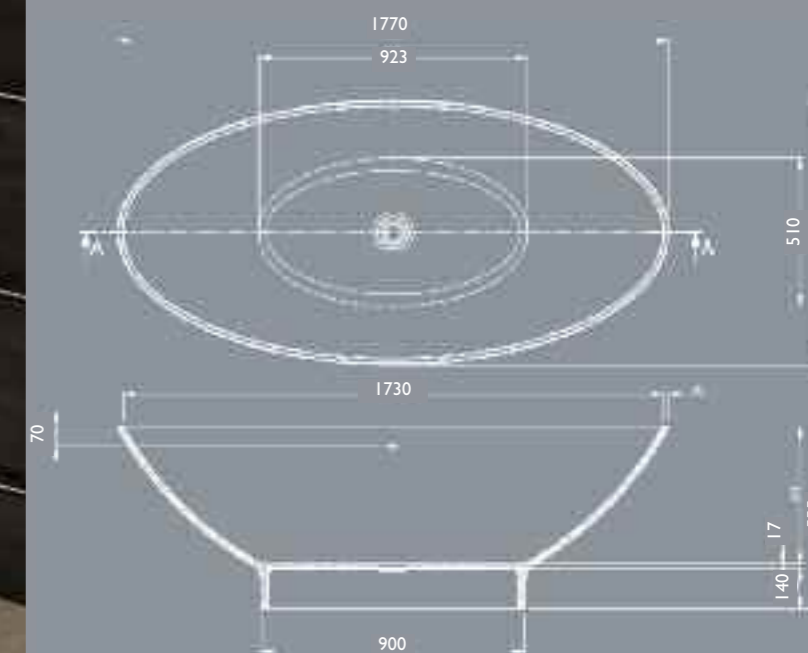

NEW CIANSTONE BATHS

TASSESTONE Cianstone Bath with built in overflow

The TASSESTONE solid surface bath is for lovers of the oval design. This delicate, yet sturdy bath has a rimless design to give comfort in a large bathing area. Supplied with a built in overflow to keep the simplistic design, and also a waste and flexible waste pipe outlet for ease of installation. But please note there is a 2mm overflow cover block on the outside of the bath to facilitate this (see picture).

A TASSESTONE bath WITHOUT OVERFLOW can be supplied to order. The non overflow bath does not have the block on the outside. Allow up to 6 six weeks delivery.

Comes supplied with chrome push down waste and flexible outlet pipe.

With Overflow	Without overflow
£2890.00 exc VAT	£2790.00 exc VAT
£3323.50 inc VAT	£3208.50 inc VAT

VAT shown at 15%. Inclusive price may increase in January 2010.

VAT shown at 15%. Inclusive price may increase in January 2010.