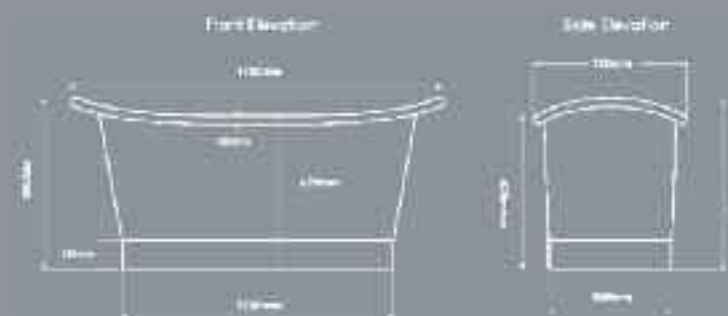

Copper Push Down Waste
£89.00 exc VAT
£102.35 inc VAT

VAT shown at 15%. Inclusive price may increase in January 2010.